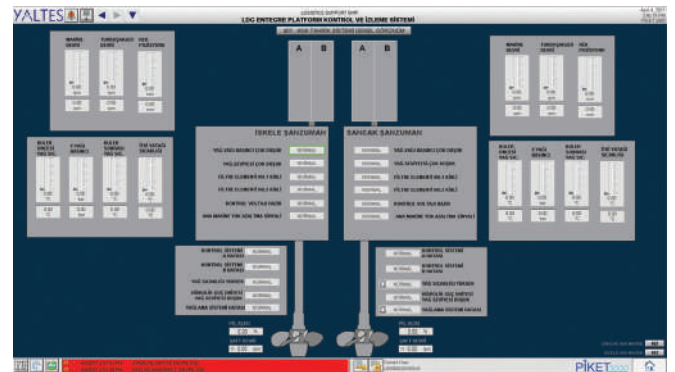

PIKET3000

Integrated Platform Management System (IPMS) is the latest automation system that has various capabilities to achieve unprecedented levels of ship survivability. Integrating these capabilities helps optimizing effectiveness and contributes to crew reduction.

IPMS

Integrated Platform Management System

PIKET3000

IPMS Integrated Platform Management System

IPMS provides following integrated functionalities:

- > Control and Monitoring
- > Alarm Handling
- > Fire Fighting and Damage Control (FFDC)
- > Embedded Close Circuit Television System (CCTV)
- > Ship's Stability Calculation integrated with FFDC
- > On Board Training System (OBTS)
- > Propulsion Control System (PCS)
- > Power Management System (PMS)
- > Embedded Health Monitoring

MAIN FEATURES

- > Open Architecture, scalable and modular structure by means of hardware and software helps to adopt all type of platforms.
- > COTS but ruggedized components provide cost efficiency.
- > Reduced manning with the highest level of automation.
- > Highly efficient FFDC by using: Dynamic Kill Cards, 3D GAP (General Arrangement Plan) presentation, Personnel Tracking System and CCTV.
- > Training by using real platform simulation in normal, faulty and damaged conditions with Lesson Planning and Evaluation feature.
- > Automatic sequences help sophisticated platform control functionality for effective and safety use of systems.
- > Embedded Health Monitoring minimizes System's Life Cycle Cost by reducing the efforts and skills required for maintenance.

PIKET3000 Integrated Platform Management System is operational on board more than 20 platforms.

TECHNICAL CHARACTERISTICS

- > Client-Server Architecture
- > 10 Gbps FO backbone
- > PLC/HMI SCADA based
- > Low power consumption ~ 10 KW/corvette class
- > Type Approved of MIL qualified hardware
- > Ergonomics acc. to ANEP-26