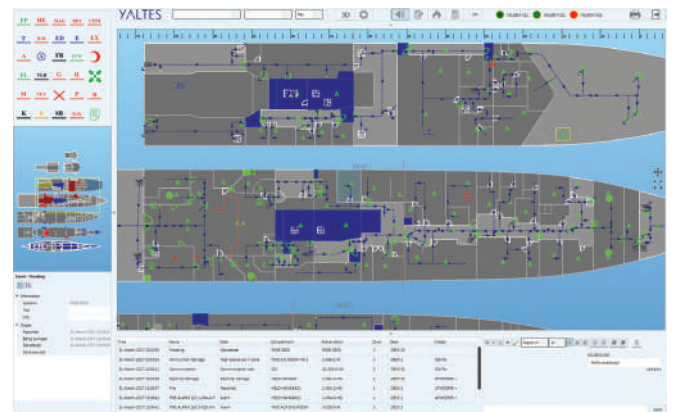

IPMS

Integrated Platform Management System

PIKET3000

IPMS Integrated Platform Management System

IPMS provides following integrated functionalities:

- > Control and Monitoring
- > Alarm Handling
- > Fire Fighting and Damage Control (FFDC)
- > Embedded Close Circuit Television System (CCTV)
- > Ship's Stability Calculation integrated with FFDC
- > On Board Training System (OBTS)
- > Propulsion Control System (PCS)
- > Power Management System (PMS)
- > Embedded Health Monitoring

MAIN FEATURES

- > Open Architecture, scalable and modular structure by means of hardware and software helps to adopt all type of platforms.
- > COTS but ruggedized components provide cost efficiency.
- > Reduced manning with the highest level of automation.
- > Highly efficient FFDC by using: Dynamic Kill Cards, 3D GAP (General Arrangement Plan) presentation, Personnel Tracking System and CCTV.
- > Training by using real platform simulation in normal, faulty and damaged conditions with Lesson Planning and Evaluation feature.
- > Automatic sequences help sophisticated platform control functionality for effective and safety use of systems.
- > Embedded Health Monitoring minimizes System's Life Cycle Cost by reducing the efforts and skills required for maintenance.

PIKET3000 Integrated Platform Management System is operational on board more than 20 platforms.

TECHNICAL CHARACTERISTICS

- > Client-Server Architecture
- > 10 Gbps FO backbone
- > PLC/HMI SCADA based
- > Low power consumption ~ 10 KW/corvette class
- > Type Approved of MIL qualified hardware
- > Ergonomics acc. to ANEP-26